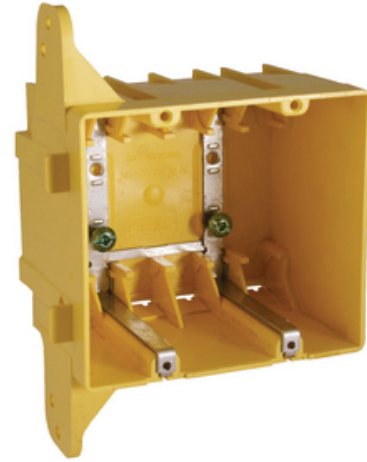

Plastic Box 2-Gang With Bracket 35 Cu. In., 2022R

By Raco
Catalog # 2022R

Non-Metallic Boxes, Devices Boxes. For use with non-metallic sheathed cable, 35 Cu. In., 2-Gang with flush bracket, 1/2 In. Setback, 8 Cable Clamp (50-Pack).

Features

- RACO® Nonmetallic cable boxes provide the installer with a cost alternative that is lightweight and easy to install
- Positioning tabs for fast accurate mounting on studs or joists

General

Bracket Setback	0.5
Bracket Type	D, for Metal or Wood Studs
Catalog Number	2022R
Color	Yellow
Number of Gang(s)	2-Gang
Type	Box
	Box
UPC	805035054390
Wiring System	Nonmetallic Sheathed Cable

Dimensions

Actual Depth	2.74 in
Cubic Capacity	35
Height	3.91 in
Width	4 in

Logistics

Carton Quantity	50
Pallet Quantity	1200

Product Assets

[3D Product View - 2022R](#)
[Brochures - H3672 Banana Boxes](#)
[Catalogs - RACO / TayMac / Bell Full Catalog](#)
[SDS - HCC SDS](#)
[Terms and Conditions - HCC Terms & Conditions](#)