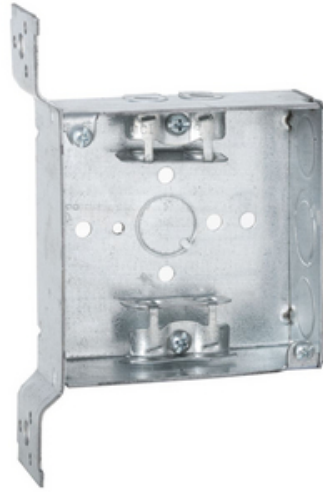

4 in. Square Box, Welded, 1-1/2 in. Deep with AC/MC/Flex Clamps, Three 1/2 in. KO's and One TKO, UBS, FS Bracket, Flush

By Raco
Catalog # 218

4 in. Square Box, Welded, 1-1/2 in. Deep with AC/MC/Flex Clamps, Three 1/2 in. KO's and One TKO, UBS, FS Bracket, Flush

Features

- Use with AC/MC or flexible cable
- Combination screw heads allow quick installation
- Welded construction
- Three 1/2 in. knockouts, 1 TKO knockout, and 4 cable pryouts
- UL Listed
- 21.0 cu. in. capacity
- FS style bracket, flush

General

Bracket Type	FS, for Metal or Wood Studs
Drawn or Welded	Welded
EU RoHS Indicator	Contact Manufacturer
Fire Resistance	Yes
Knockouts	1/2 in;1/2 - 3/4 in Combination (TKO)
Material	Steel
Type	Box
UPC	050169902189
Wiring System	Armored Cable/Metal Clad/MCI-A/Flex

Dimensions

Actual Depth	1.563 in
Cubic Capacity	21 cu.in
Depth	1.5 in
Height	6.875 in
Raised Ground	No
Weight	0.872 lb
Width	4.375 in

Certifications And Compliance

Certified Listed	UL Listed
------------------	-----------