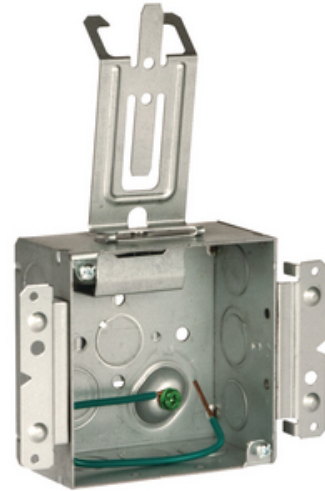

4 in. Square Box, Welded with STAB-IT® Connector, 2-1/8 in. Deep, Raised Ground, Pigtail, UBS, M Bracket, Cable Mgmt Clip

By Raco
Catalog # 232MSCM

4 in. Square Box, Welded with STAB-IT® Connector, 2-1/8 in. Deep, Raised Ground, 8 in. #12 Solid Copper Pigtail, UBS, M Bracket, Cable Management Clip

Features

- Welded steel construction with "UBS" support with preset bend points to work with wall thickness 2-1/2 to 6 in., "M" brackets on both sides of the box, STAB-IT® connector and cable management clip
- 4 in. square x 2-1/8 in. deep
- Designed for quick installation of flex, MC, MCI, MCI-A, AC, and HCF Cable
- TKO® Knockouts allows for design and installatin flexibility
- Supplied with seven 1/2 in. and four 1/2-3/4 in. TKO® knockouts
- Combination Phillips/slotted screw heads
- 30.3 cu. in. capacity
- Includes 8 in. #12 solid copper ground pigtail
- Acceptable for use in 2-hour fire rated walls

General

Bracket Type	M, for Metal or Wood Studs
Catalog Number	232MSCM
Color	Gray
Drawn or Welded	Welded
Fire Resistance	Yes
Knockouts	1/2 in;1/2 - 3/4 in Combination (TKO)
Material	Steel
Number of Gang(s)	2-Gang
Type	Box
UPC	050169922323

Dimensions

Actual Depth	2.64 in
Cubic Capacity	30.3 cu.in
Depth	2.125 in
Height	4.17 in
Raised Ground	Yes
Weight	1.212 lb
Width	5.86 in

Certifications And Compliance

Certified Listed	UL Listed
------------------	-----------