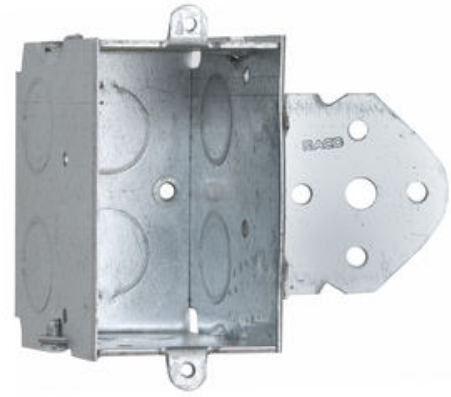

3 in. x 2 in. Switch Box, Gangable, 2-1/2 in. Deep, Eight 1/2 in. KO's, B Bracket

By Raco
Catalog # 502

3 in. x 2 in. Switch Box, Gangable, 2-1/2 in. Deep, Eight 1/2 in. KO's, B Bracket

Features

- 3 in. x 2 in., 2-1/2 in. deep
- Includes B bracket for mounting to metal or wood studs with 5/8 in. set back
- Gangable switch boxes offer the option of constructing a box to hold two or more devices
- With proper fitting can be used for conduit, NMSC, armored, metal clad, flex cable
- Supplied with eight 1/2 in. knockouts
- 12.5 cu. in. capacity
- Acceptable for use in 2-hour fire rated walls

General

Bracket Type	B, for Wood Studs
Catalog Number	502
Color	Gray
EU RoHS Indicator	Contact Manufacturer
Fire Resistance	Yes
Gangable	Yes
Knockouts	1/2 in
Material	Steel
Number of Gang(s)	1-Gang
Plaster Ears	No
Type	Switch Box
	Box
UPC	050169005026
Wiring System	Conduit

Dimensions

Cubic Capacity	12.5 cu.in
Depth	2.5 in
Height	3.375 in
Weight	0.571 lb
Width	3.969 in

Certifications And Compliance

Certified Listed	UL Listed

Logistics

Carton Quantity	10
Packaging Type	No Packaging
Pallet Quantity	1980

Product Assets

[Catalogs - RACO / TayMac / Bell Full Catalog](#)
[Certifications - UL COC - E195978-18](#)
[SDS - HCC SDS](#)
[Terms and Conditions - HCC Terms & Conditions](#)