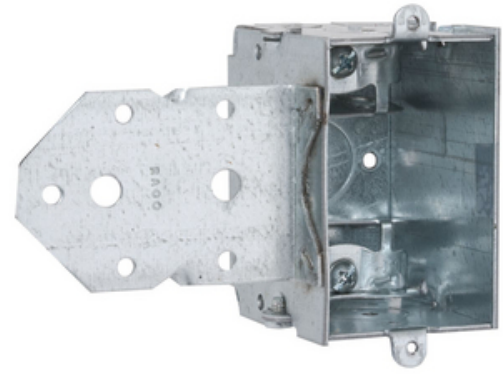

## 3 in. x 2 in. Switch Box, Gangable, 2-1/2 in. Deep, Three 1/2 in. KO & AC/MC/Flex Clamps, LB Bracket

By Raco  
Catalog # 522

3 in. x 2 in. Switch Box, Gangable, 2-1/2 in. Deep, Three 1/2 in. KO & AC/MC/Flex Clamps, LB Bracket

### Features

- 3 in. x 2 in., 2-1/2 in. deep
- Includes "long B" bracket for mounting to metal or wood studs with 5/8 in. set back
- BX clamps provided for steel and alum armored cable, MCI cable, MCI-A cable, and flexible conduit
- Gangable switch boxes offer the option of constructing a box to hold two or more devices
- Supplied with three 1/2 in. knockouts
- 12.5 cu. in. capacity
- Acceptable for use in 2-hour fire rated walls

### General

Bracket Setback	0.625
Bracket Type	LB, for Wood Studs
Catalog Number	522
Color	Gray
EU RoHS Indicator	Contact Manufacturer
Ends Cable	4
Fire Resistance	Yes
Gangable	Yes
Knockouts	1/2 in
Material	Steel
Number of Gang(s)	1-Gang
Plaster Ears	No
Type	Switch Box
	Box
UPC	050169005224
Wiring System	Armored Cable/Metal Clad/MCI-A/Flex

### Dimensions

Cubic Capacity	12.5 cu.in
Depth	2.5 in
Height	3.375 in
Weight	0.69 lb
Width	5.047 in