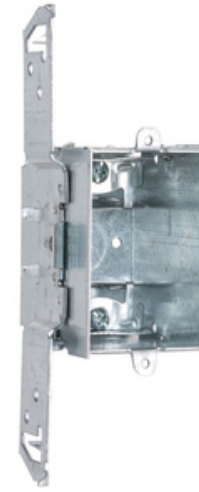

3 in. x 2 in. Switch Box, Gangable, 2-1/2 in. Deep, Three 1/2 in. KO & AC/MC/Flex Clamps, TS Bracket

By Raco
Catalog # 524

3 in. x 2 in. Switch Box, Gangable, 2-1/2 in. Deep, Three 1/2 in. KO & AC/MC/Flex Clamps, TS Bracket

Features

- 3 in. x 2 in., 2-1/2 in. deep
- Includes TS side-mount bracket with gauging tabs and recessed nailing spurs
- BX clamps provided for steel & alum armored cable, MCI cable, MCI-A cable and flexible conduit
- Gangable switch boxes offer the option of constructing a box to hold two or more devices
- Supplied with three 1/2 in. knockouts
- 12.5 cu. in. capacity
- Acceptable for use in 2-hour fire rated walls

General

Bracket Setback	0.5
Bracket Type	TS, for Metal or Wood Studs
Catalog Number	524
EU RoHS Indicator	Contact Manufacturer
Ends Cable	4
Fire Resistance	Yes
Gangable	Yes
Knockouts	1/2 in
Material	Steel
Plaster Ears	No
Type	Switch Box
	Box
UPC	050169905241
Wiring System	Armored Cable/Metal Clad/MCI-A/Flex