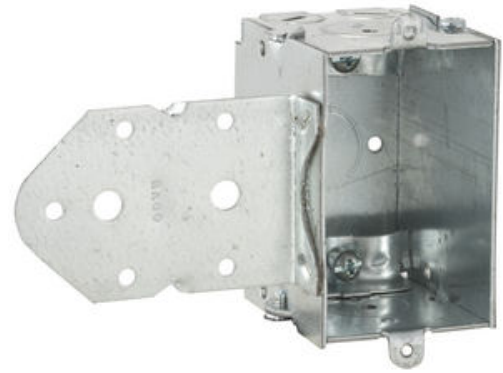

## 3 in. x 2 in. Switch Box, Gangable, 2-1/2 in. Deep, Three 1/2 in. KO's & NMSC Clamps, LB Bracket

By Raco  
Catalog # 529

3 in. x 2 in. Switch Box, Gangable, 2-1/2 in. Deep, Three 1/2 in. KO's & NMSC Clamps, LB Bracket

### Features

- 3 in. x 2 in., 2-1/2 in. deep
- Gangable switch boxes offer the option of constructing a box to hold two or more devices
- Includes "LB" bracket to face mount on front edge of wood stud, 5/8 in. offset to clear narrow door molding
- L clamps provided for Nonmetallic Sheathed Cable (NMSC)
- Supplied with three 1/2 in. knockouts
- 12.5 cubic in. capacity
- Acceptable for use in 2-hour fire rated walls

### General

Bracket Setback	0.625
Bracket Type	LB, for Wood Studs
Color	Gray
EU RoHS Indicator	Contact Manufacturer
Ends Cable	4
Fire Resistance	Yes
Gangable	Yes
Knockouts	1/2 in
Material	Steel
Number of Gang(s)	1-Gang
Plaster Ears	No
Type	Switch Box
	Box
UPC	050169005293
Wiring System	Nonmetallic Sheathed Cable

### Dimensions

Cubic Capacity	12.5 cu.in
Depth	2.5 in
Height	4.219 in
Weight	0.685 lb
Width	5.594 in