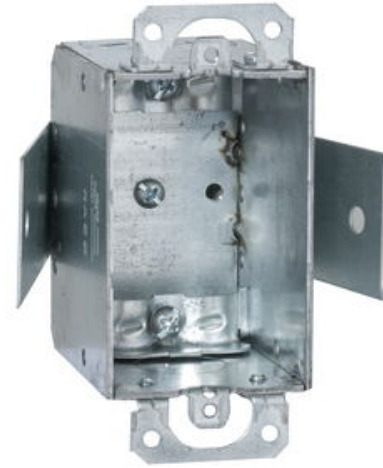

## 3 in. x 2 in. Switch Box, Gangable, 2-1/2 in. Deep, Two 1/2 in. KO's & NMSC Clamps, Plaster Ears, Old Work

By Raco  
Catalog # 545

3 in. x 2 in. Switch Box, Gangable, 2-1/2 in. Deep, Two 1/2 in. KO's & NMSC Clamps, Plaster Ears, Old Work, 3/4 in. Sheet Rock Maximum

### Features

- 3 in. x 2 in., 2-1/2 in. deep
- Gangable switch boxes offer the option of constructing a box to hold two or more devices
- Cable clamps suitable for use with nonmetallic sheathed cable
- Plaster ears allow a box to be used in "old work" applications
- Supplied with two 1/2 in. knockouts
- 12.5 cu. in. capacity
- Acceptable for use in 2-hour fire rated walls

### General

Bracket Type	No Bracket
Catalog Number	545
Color	Gray
EU RoHS Indicator	Contact Manufacturer
Ends Cable	4
Fire Resistance	Yes
Gangable	Yes
Knockouts	1/2 in
Material	Steel
Number of Gang(s)	1-Gang
Plaster Ears	Yes
Type	Switch Box
	Box
UPC	050169005453
Wiring System	Nonmetallic Sheathed Cable

### Dimensions

Actual Depth	2.5 in
Cubic Capacity	12.5 cu.in
Depth	2.5 in
Height	4.219 in
Weight	0.65 lb
Width	3.406 in