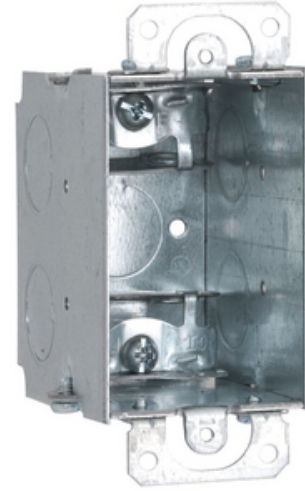

3 in. x 2 in. Switch Box, Gangable, 2-3/4 in Deep, Three 1/2 KO's & AC/MC/Flex Clamps, Plaster Ears

By Raco
Catalog # 570RAC

3 in. x 2 in. Switch Box, Gangable, 2-3/4 in Deep, Three 1/2 KO's & AC/MC/Flex Clamps, Plaster Ears

Features

- 3 in. x 2 in., 2-3/4 in. deep
- Gangable switch boxes offer the option of constructing a box to hold two or more devices.
- Supplied with seven 1/2 in. knockouts
- Plaster ears allow a box to be used in "old work" applications
- 14.0 cu. in. capacity
- Acceptable for use in 2-hour fire rated walls

General

Bracket Type	No Bracket
EU RoHS Indicator	Contact Manufacturer
Ends Cable	4
Fire Resistance	Yes
Gangable	Yes
Knockouts	1/2 in
Material	Steel
Plaster Ears	Yes
Type	<ul style="list-style-type: none">• Switch Box• Box
UPC	050169005705
Wiring System	Armored Cable/Metal Clad/MCI-A/Flex

Dimensions

Actual Depth	2.75 in
Cubic Capacity	14 cu.in
Depth	2.75 in
Height	4.219 in
Weight	0.66 lb
Width	2 in

Certifications And Compliance

Certified Listed	UL Listed
------------------	-----------

Logistics