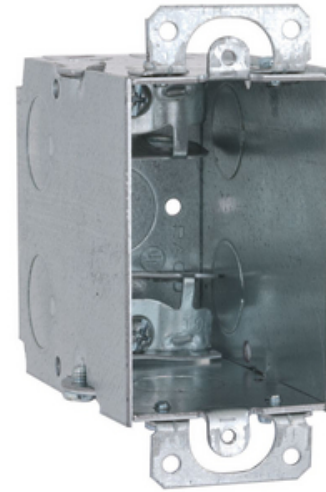

3 in x 2 in. Switch Box, Gangable, 3-1/2 in. Deep, Three 1/2 in. KO's & AC/MC/Flex Clamps, Plaster Ears

By Raco
Catalog # 600

3 in x 2 in. Switch Box, Gangable, 3-1/2 in. Deep, Three 1/2 in. KO's & AC/MC/Flex Clamps, Plaster Ears

Features

- 3 in. x 2 in., 3-1/2 in. deep
- Gangable switch boxes offer the option of constructing a box to hold two or more devices
- Plaster ears allow a box to be used in "old work" applications
- Cable clamps suitable for use with steel and alum armored cable, MCI cable, MCI-A cable, and flexible conduit
- Supplied with seven 1/2 in. knockouts
- 18.0 cu. in. capacity
- Acceptable for use in 2-hour fire rated walls

General

Bracket Type	No Bracket
Catalog Number	600
Color	Gray
EU RoHS Indicator	Contact Manufacturer
Ends Cable	4
Fire Resistance	Yes
Gangable	Yes
Knockouts	1/2 in
Material	Steel
Number of Gang(s)	1-Gang
Plaster Ears	Yes
Type	Switch Box
	Box
UPC	050169006009
Wiring System	Armored Cable/Metal Clad/MCI-A/Flex