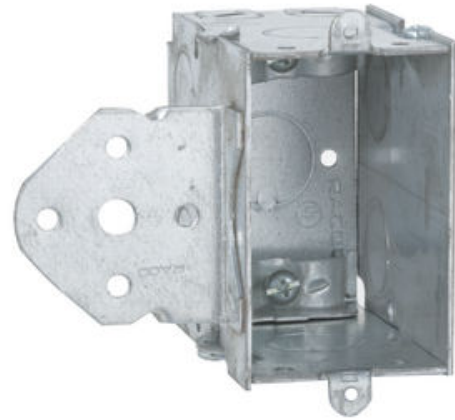

3 in x 2 in. Switch Box, Gangable, 3-1/2 in. Deep, Seven 1/2 in. KO's & NMSC Clamps, B Bracket

By Raco
Catalog # 603

3 in x 2 in. Switch Box, Gangable, 3-1/2 in. Deep, Seven 1/2 in. KO's & NMSC Clamps, B Bracket

Features

- 3 in. x 2 in., 3-1/2 in. deep
- Gangable switch boxes offer the option of constructing a box to hold two or more devices
- Includes "B" bracket which face mounts on front edge of wood stud
- Cable clamps suitable for use with nonmetallic sheathed cable
- Supplied with seven 1/2 in. knockouts
- 18.0 cu. in. capacity
- Acceptable for use in 2-hour fire rated walls

General

Bracket Setback	0.25
Bracket Type	B, for Wood Studs
Catalog Number	603
Color	Gray
EU RoHS Indicator	Contact Manufacturer
Ends Cable	4
Fire Resistance	Yes
Gangable	Yes
Knockouts	1/2 in
Material	Steel
Number of Gang(s)	1-Gang
Plaster Ears	No
Type	Switch Box
	Box
UPC	050169006030
Wiring System	Nonmetallic Sheathed Cable