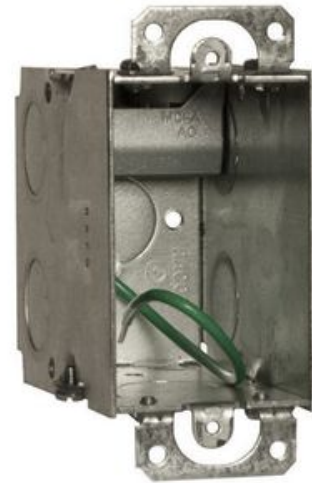

## Switch Box 3-1/2 in. Deep, Gangable with STAB-IT® Connector, Plaster Ears, 8 in. #12 Copper Pigtail

By Raco  
Catalog # 618S

Switch Box 3-1/2 in. Deep, Gangable with STAB-IT® Connector, Plaster Ears, 8 in. #12 Copper Pigtail

### Features

- 3 in. x 2 in., 3-1/2 in. deep
- Designed for quick installation of flex, MC, MCI, MCI-A, AC, and HCF Cable
- Gangable switch boxes offer the option of constructing a box to hold two or more devices
- Supplied with five 1/2 in. knockouts
- Plaster ears allow a box to be used in "old work" applications
- Includes 8 in.#12 solid copper ground pigtail
- 18.0 cu. in. capacity
- Acceptable for use in 2-hour fire rated walls

### General

Application	RACO® STAB-IT boxes are great for any job where flexible armored cable is being used  RACO® Switch boxes are used to house wiring devices such as switches and outlets
Catalog Number	618S
Color	Gray
Drawn or Welded	Welded
Fire Resistance	Yes
Knockouts	1/2 in
Material	Steel
Number of Gang(s)	1-Gang
Type	Box
UPC	050169966181

### Dimensions

Cubic Capacity	18 cu.in
Depth	3.5 in
Height	4.22 in
Raised Ground	No
Weight	0.803 lb
Width	2.27 in