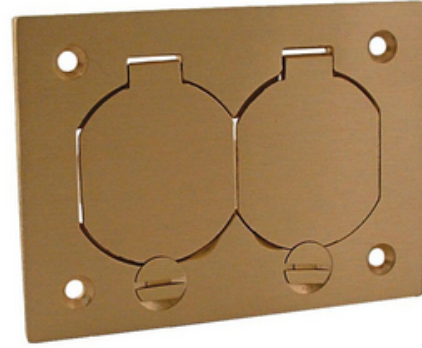

# 1-Gang Rectangular Floor Box Duplex Brass Cover with Lift Lids

By Raco  
Catalog # 6250

1-Gang Rectangular Floor Box Duplex Brass Cover with Lift Lids

## Features

- Rectangular brass covers are used with RACO single-gang, two-gang, and three-gang rectangular floor boxes
- Covers are 3 in. wide x 4-5/32 in. long
- Cover screw centers are 3-5/32 in. x 2-1/8 in.
- Duplex cover with two 1-1/2 in. threaded plugs
- Solid brass construction
- Hardware and instructions included
- UPC barcoded

## General

Color	Brass
Cover Shape	Rectangle
Cover Type	Rectangle
EU RoHS Indicator	Contact Manufacturer
Material	6250
Number of Gang(s)	1-Gang
Paintable/Stainable	No
Size	1-Gang
Type	Covers
UPC	050169062500

## Dimensions

Dimensions	4.16 in x 2.99 in x 0.14 in
Height	0.14 in
Length	4.16 in
Weight	.665 lb
Width	2.99 in