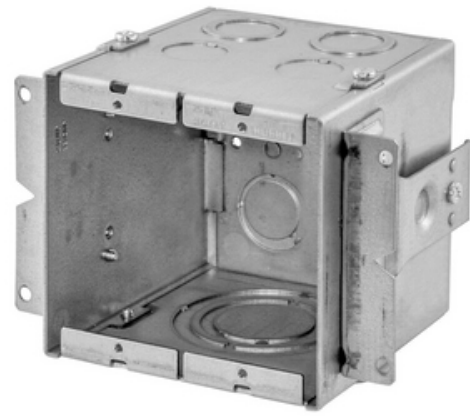

2-Gang Wallbox, Gangable, 4-inch Deep, 2-inch Knockouts

By Raco
Catalog # 985

2-Gang Wallbox, Gangable, 4-inch Deep, 2-inch Knockouts

Features

- Knockouts from 1/2" up to 2"
- 4" depth accepts any device
- Concentric 1/2" - 3/4" knockouts for pre-connectorized AV cables
- Eccentric 1/2" - 3/4" knockouts
- Raised ground provision in each gang
- Accepts low voltage partition
- NEMA spaced device mounting, accepts industry standard wallplates
- Adjustable stud mounting brackets built in to accommodate different stud and sheetrock thickness
- Adjustable far side support
- Suitable for masonry application

General

Catalog Number	985
Drawn or Welded	Welded
Knockouts	1/2 in;1/2 - 3/4 in Combination (TKO)
Material	Steel
Number of Gang(s)	2-Gang
Type	Box
	Large Capacity
UPC	050169009857
Wiring System	Conduit

Dimensions

Actual Depth	4.165 in
Cubic Capacity	54 cu.in
Depth	4
Height	4.205 in
Weight	1.758 lb
Width	5.562 in

Certifications And Compliance

Certified Listed	cULus Listed
------------------	--------------