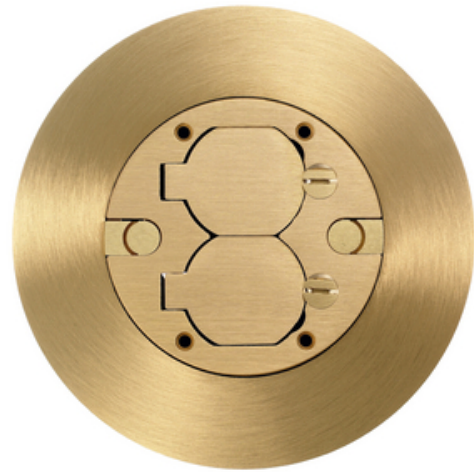

1-Gang Cover/Carpet Flange, Round, Duplex Flaps, Multit-Service, Brass

By Raco
Catalog # [SF39253A](#)

Flush Concrete Floor Box Series, 1-Gang Cover/Carpet Flange,
Round, Duplex Flaps, Multit-Service, Brass

Features

- Meets ADA standards for accessible design
- Provides consistent look and maximum functionality
- Durable cast aluminum construction

Application

In-Floor Delivery Systems

General

Application - For Use On	Carpet
Color	Brass
Construction	Machined
EU RoHS Indicator	No
Finish Type	Brass
Item Type	Round Cover
Material - Mounting Hardware	Screw Mounting
Mounting Method	Screw Mount
Number Of Outlets	Duplex and Low Voltage
Series	Flush Round - PFB Series
Type	Round Cover
UPC	783585006567

Dimensions

Dimensions	6.5 in x 6.5 in x 0.56 in
Display Size	6.25" Dia
Height	0.56 in
Length	6.5 in
Width	6.5 in

Certifications and Compliance

Industry Standard(s)	<ul style="list-style-type: none">• UL/CSA• UL514
----------------------	--------------------------------------------------------------------------