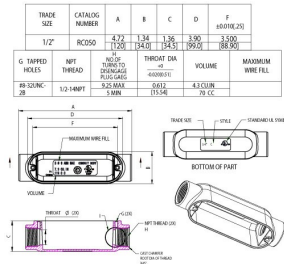

COMBO (RIGID/IMC OR EMT) BODIES AND ASSEMBLIES

Threaded Conduit Fittings: C Body Only 1/2" Rigid C Type Body

C13.1

Catalog #: RC050

APPLICATIONS

For use with threaded Rigid/IMC conduit, for pulling access or to split a run into multiple directions.
N/A

PRODUCT FEATURES

Durable die cast aluminum construction
Premium powder coat finish
Combination head screw

CULUS

Listed

NEMA

NEMA 3R Rated

NEC

2014 NEC Compliant

GENERAL PRODUCT INFORMATION

Trade Size: 1/2"
Description Table: 1/2" Rigid C Type Body

PACKAGING

Package Type: Carton
Std. Pkg.: 10
Ship Carton Qty.: 100
Product UPC-A Labeled: Yes
Weight (Lbs. Per/C): 19
Ship Carton Length (in.): 20.87
Ship Carton Width (in.): 11.81
Ship Carton Height (in.): 9.84
Ctn Weight (Lbs.): 22.71
Pallet Qty: 2400
UPC Number: 050169816608
I2of5: 50050169816603