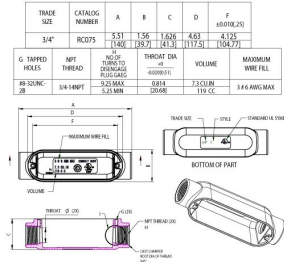

## COMBO (RIGID/IMC OR EMT) BODIES AND ASSEMBLIES

### Threaded Conduit Fittings: C Body Only 3/4" Rigid C Type Body

C13.1

Catalog #: RC075

#### GENERAL PRODUCT INFORMATION

Trade Size: 3/4"  
 Description Table: 3/4" Rigid C Type Body

#### PACKAGING

Package Type: Carton  
 Std. Pkg.: 10  
 Ship Carton Qty.: 50  
 Product UPC-A Labeled: Yes  
 Weight (Lbs. Per/C): 27  
 Ship Carton Length (in.): 20.28  
 Ship Carton Width (in.): 11.22  
 Ship Carton Height (in.): 6.50  
 Ctn Weight (Lbs.): 15.87  
 Pallet Qty: 2000  
 UPC Number: 050169816615  
 I2of5: 50050169816610