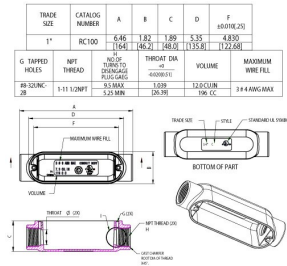

COMBO (RIGID/IMC OR EMT) BODIES AND ASSEMBLIES

Threaded Conduit Fittings: C Body Only 1" Rigid C Type Body

C13.1

Catalog #: RC100

APPLICATIONS

For use with threaded Rigid/IMC conduit, for pulling access or to split a run into multiple directions.
N/A

PRODUCT FEATURES

Durable die cast aluminum construction
Premium powder coat finish
Combination head screw

CULUS

Listed

NEMA

NEMA 3R Rated

NEC

2014 NEC Compliant

GENERAL PRODUCT INFORMATION

Trade Size: 1"
Description Table: 1" Rigid C Type Body

PACKAGING

Package Type: Carton
Std. Pkg.: 5
Ship Carton Qty.: 25
Product UPC-A Labeled: Yes
Weight (Lbs. Per/C): 39
Ship Carton Length (in.): 16.34
Ship Carton Width (in.): 10.63
Ship Carton Height (in.): 7.87
Ctn Weight (Lbs.): 12.13
Pallet Qty: 1000
UPC Number: 050169816622
I2of5: 50050169816627