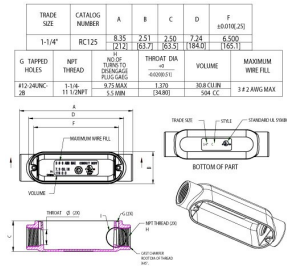

COMBO (RIGID/IMC OR EMT) BODIES AND ASSEMBLIES

Threaded Conduit Fittings: C Body Only 1-1/4" Rigid C Type Body

C13.1

Catalog #: RC125

APPLICATIONS

For use with threaded Rigid/IMC conduit, for pulling access or to split a run into multiple directions.
N/A

PRODUCT FEATURES

Durable die cast aluminum construction
Premium powder coat finish
Combination head screw

CULUS

Listed

NEMA

NEMA 3R Rated

NEC

2014 NEC Compliant

GENERAL PRODUCT INFORMATION

Trade Size: 1-1/4"
Description Table: 1-1/4" Rigid C Type Body

PACKAGING

Package Type: Carton
Std. Pkg.: 2
Ship Carton Qty.: 10
Product UPC-A Labeled: Yes
Weight (Lbs. Per/C): 82
Ship Carton Length (in.): 16.34
Ship Carton Width (in.): 6.89
Ship Carton Height (in.): 9.65
Ctn Weight (Lbs.): 10.14
Pallet Qty: 640
UPC Number: 050169816639
I2of5: 50050169816634