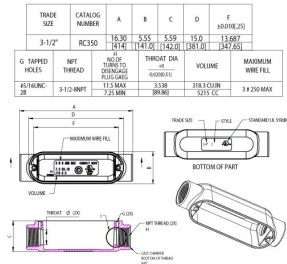

COMBO (RIGID/IMC OR EMT) BODIES AND ASSEMBLIES

Threaded Conduit Fittings: C Body Only 3-1/2" Rigid C Type Body

C13.1

Catalog #: RC350

APPLICATIONS

For use with threaded Rigid/IMC conduit, for pulling access or to split a run into multiple directions.
N/A

PRODUCT FEATURES

Durable die cast aluminum construction
Premium powder coat finish
Combination head screw

CULUS

Listed

NEMA

NEMA 3R Rated

NEC

2014 NEC Compliant

GENERAL PRODUCT INFORMATION

Trade Size: 3-1/2"
Description Table: 3-1/2" Rigid C Type Body

PACKAGING

Package Type: Carton
Std. Pkg.: -
Ship Carton Qty.: 1
Product UPC-A Labeled: Yes
Weight (Lbs. Per/C): 642
Ship Carton Length (in.): 17.52
Ship Carton Width (in.): 6.81
Ship Carton Height (in.): 6.30
Ctn Weight (Lbs.): 7.14
Pallet Qty: 84
UPC Number: 050169816684
I2of5: 50050169816689