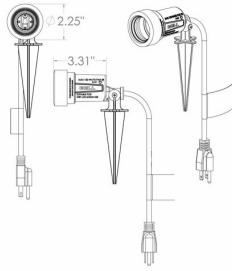

PORTABLE SPIKE LIGHTS

Portable Spike Lights
75-150 Watt Par 38 Lamps / CFL Compatible

D24.1

Catalog #: SL101B

APPLICATIONS

For general outdoor lighting in wet, damp or dry locations
N/A

PRODUCT FEATURES

Rugged die cast construction
State-of-the-art powder coat finish provides maximum weatherability and scratch resistance
Locking swivel knuckle assures positive lamp positioning and provides pin-point directional aiming
SPLED2Z - Long lasting energy efficient 6.5 Watts / 350 Lumens
5792-0 has 6 ft. cord

NEMA

3R Rated

NEC

2014 Compliant

GENERAL PRODUCT INFORMATION

Color: Bronze

PRODUCT MEASUREMENTS

Wt. Ea. (Lbs.): 0.580

PACKAGING

Package Type: Clamshell
Std. Pkg.: 10
Product UPC-A Labeled: Yes
Weight (Lbs. Per/C): 58.00
Ship Carton Length (in.): 22.00
Ship Carton Width (in.): 6.00
Ship Carton Height (in.): 6.50
Ctn Weight (Lbs.): 5.80
Pallet Qty: 840.00
UPC Number: 092326110990
I2of5: 30092326110991