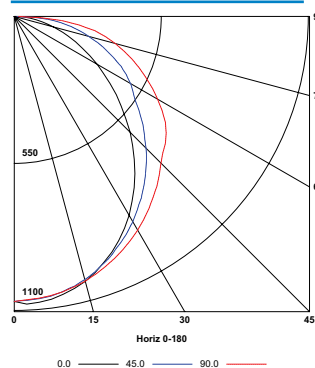

Notes:
¹ Not stocked; ships in 5-10 days.

DIMENSIONS

PHOTOMETRY

CCL22-3335

LUMINAIRE DATA

Test No.	1700782
Description	tradeSELECT® CCL Center Lens, Recessed Architectural 2x2 LED with linear prisms frosted acrylic lens
Delivered Lumens	3223
Watts	28.90
Efficacy	112
Mounting	Surface
Spacing Criterion	0° = 1.20 90° = 1.29

ZONAL LUMEN SUMMARY

Zone	Lumens	% Luminaire
0-30	822	25.5
0-40	1341	41.6
0-60	2381	73.9
0-90	3223	100.0
0-180	3223	100.0

POLAR GRAPH

CCL24-5040

LUMINAIRE DATA

Test No.	17774
Description	tradeSELECT® CCL Center Lens, Recessed Architectural 2x4 LED with linear prisms frosted acrylic lens
Delivered Lumens	5191
Watts	43.90
Efficacy	118
Mounting	Surface
Spacing Criterion	0° = 1.20 90° = 1.29