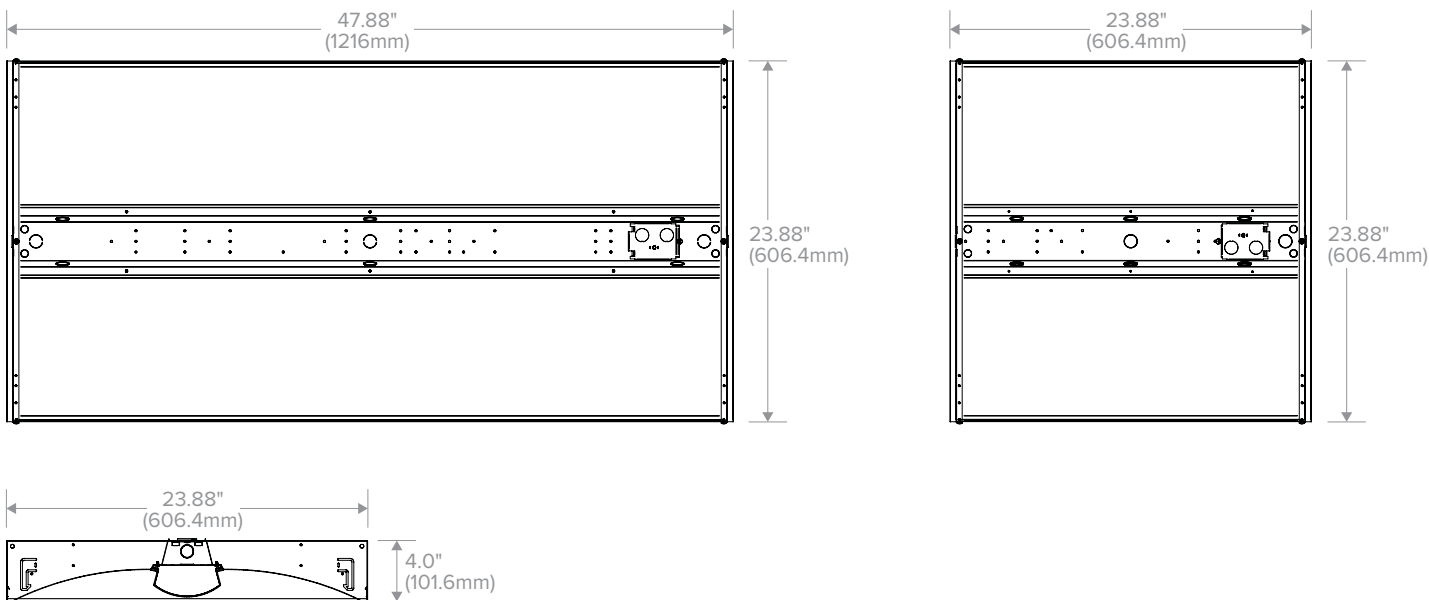

Accessories (Order Separately)	
FK22	2' x 2' Single Flange Kit (Shipped separately)
FK24	2' x 4' Single Flange Kit (Shipped separately)

KEY DATA	
Lumen Range	3223–5191
Wattage Range	29–44
Efficacy Range (LPW)	112–118
Reported Life (Hours)	L70/54,000

Notes:
¹ Not stocked; ships in 5-10 days.

DIMENSIONS

PHOTOMETRY

CCL22-3335

LUMINAIRE DATA

Test No.	1700782
Description	tradeSELECT® CCL Center Lens, Recessed Architectural 2x2 LED with linear prisms frosted acrylic lens
Delivered Lumens	3223
Watts	28.90
Efficacy	112
Mounting	Surface
Spacing Criterion	0° = 1.20 90° = 1.29