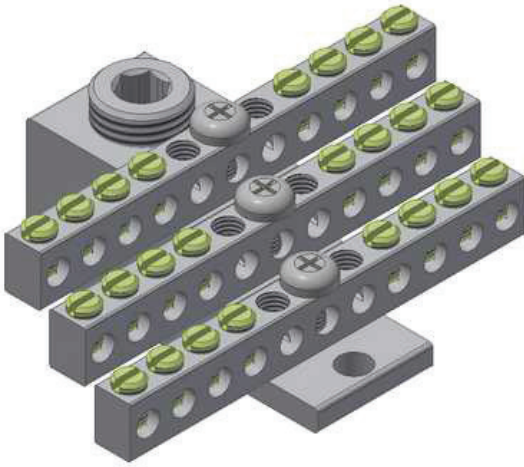

# SNB-350-24

by CMC  
Catalog ID: SNB-350-24

Aluminum Neutral Bar Assemblies

- Made of 6061-T6 Aluminum Alloy
- Electro-Tin Plated
- Dual-Rated
- Easy Installation
- Can Be Used with Insulating Block

## Product Details

### Dimensions

Dimensions	3.43 in x 2.53 in x 1.13 in
Height	1.13 in

Length	3.43 in
Width	2.53 in