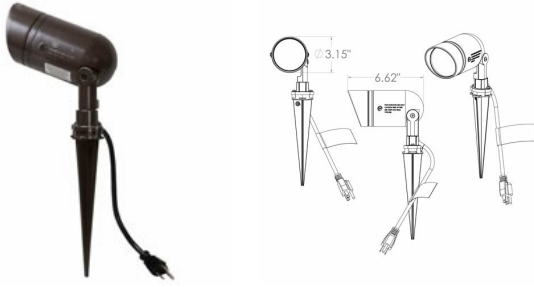

PORTABLE SPIKE LIGHTS

Portable Spike Lights
6.5 Watt LED Bulb Included (350 Lumens)

D24.1

Catalog #: SPLED2Z

APPLICATIONS

For general outdoor lighting in wet, damp or dry locations

PRODUCT FEATURES

- Rugged die cast construction
- State-of-the-art powder coat finish provides maximum weatherability and scratch resistance
- Locking swivel knuckle assures positive lamp positioning and provides pin-point directional aiming
- SPLED2Z - Long lasting energy efficient 6.5 Watts / 350 Lumens
- 5792-0 has 6 ft. cord

GENERAL PRODUCT INFORMATION

Color: Bronze

PRODUCT MEASUREMENTS

Wt. Ea. (Lbs.): 2.315

PACKAGING

Package Type:	Boxed
Std. Pkg.:	4
Product UPC-A Labeled:	Yes
Weight (Lbs. Per/C):	231.50
Ship Carton Length (in.):	17.91
Ship Carton Width (in.):	7.48
Ship Carton Height (in.):	7.28
Ctn Weight (Lbs.):	9.26
Pallet Qty:	296.00
UPC Number:	092326117296
I2of5:	30092326117297