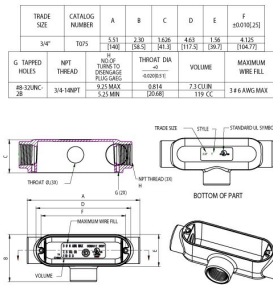

COMBO (RIGID/IMC OR EMT) BODIES AND ASSEMBLIES

Threaded Conduit Fittings: T Body Only 3/4" Rigid T Type Body

C13.1

Catalog #: T075

APPLICATIONS

For use with threaded Rigid/IMC conduit, for pulling access or to split a run into multiple directions.
N/A

PRODUCT FEATURES

Durable die cast aluminum construction
Premium powder coat finish
Combination head screw

CULUS

Listed

NEMA

NEMA 3R Rated

NEC

2014 NEC Compliant

GENERAL PRODUCT INFORMATION

Trade Size: 3/4"
Description Table: 3/4" Rigid T Type Body

PACKAGING

Package Type: Carton
Std. Pkg.: 10
Ship Carton Qty.: 50
Product UPC-A Labeled: Yes
Weight (Lbs. Per/C): 30
Ship Carton Length (in.): 22.05
Ship Carton Width (in.): 12.01
Ship Carton Height (in.): 6.50
Ctn Weight (Lbs.): 18.30
Pallet Qty: 1500
UPC Number: 050169817018
I2of5: 50050169817013