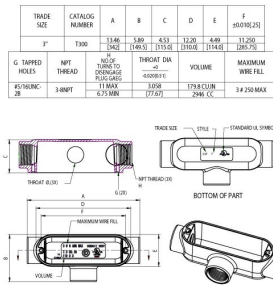

COMBO (RIGID/IMC OR EMT) BODIES AND ASSEMBLIES

Threaded Conduit Fittings: T Body Only 3" Rigid T Type Body

C13.1

Catalog #: T300

APPLICATIONS

For use with threaded Rigid/IMC conduit, for pulling access or to split a run into multiple directions.
N/A

PRODUCT FEATURES

Durable die cast aluminum construction
Premium powder coat finish
Combination head screw

CULUS

Listed

NEMA

NEMA 3R Rated

NEC

2014 NEC Compliant

GENERAL PRODUCT INFORMATION

Trade Size: 3"
Description Table: 3" Rigid T Type Body

PACKAGING

Package Type: Carton
Std. Pkg.: -
Ship Carton Qty.: 1
Product UPC-A Labeled: Yes
Weight (Lbs. Per/C): 340
Ship Carton Length (in.): 13.98
Ship Carton Width (in.): 5.59
Ship Carton Height (in.): 6.69
Ctn Weight (Lbs.): 3.97
Pallet Qty: 120
UPC Number: 050169817070
I2of5: 50050169817075