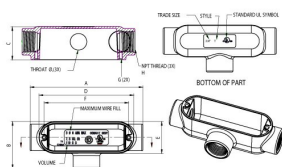

COMBO (RIGID/IMC OR EMT) BODIES AND ASSEMBLIES

Threaded Conduit Fittings: T Body Only
3-1/2" Rigid T Type Body

C13.1

TRADE SIZE	CATALOG NUMBER	A	B	C	D	E	F
3-1/2"	T350	96.50 (3.84)	74.6 (2.94)	124.5 (4.90)	124.5 (4.90)	124.5 (4.90)	149.5 (5.90)

Catalog #: T350

APPLICATIONS

For use with threaded Rigid/IMC conduit, for pulling access or to split a run into multiple directions.
 N/A

PRODUCT FEATURES

- Durable die cast aluminum construction
- Premium powder coat finish
- Combination head screw

CULUS

Listed

NEMA

NEMA 3R Rated

NEC

2014 NEC Compliant

GENERAL PRODUCT INFORMATION

Trade Size: 3-1/2"
 Description Table: 3-1/2" Rigid T Type Body

PACKAGING

Package Type: Carton
 Std. Pkg.: -
 Ship Carton Qty.: 1
 Product UPC-A Labeled: Yes
 Weight (Lbs. Per/C): 700
 Ship Carton Length (in.): 16.93
 Ship Carton Width (in.): 8.07
 Ship Carton Height (in.): 6.69
 Ctn Weight (Lbs.): 7.83
 Pallet Qty: 60
 UPC Number: 050169817087
 I2of5: 50050169817082