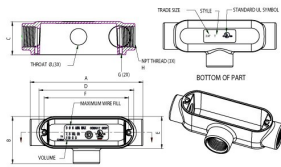

## COMBO (RIGID/IMC OR EMT) BODIES AND ASSEMBLIES

### Threaded Conduit Fittings: T Body Only 4" Rigid T Type Body

C13.1

TRADE SIZE	CATALOG NUMBER	A	B	C	D	E	F
4"	T400	16.50 (418)	7.62 (194)	3.15 (80)	1.50 (38)	1.50 (38)	1.875 (47.6)

Catalog #: T400

#### APPLICATIONS

For use with threaded Rigid/IMC conduit, for pulling access or to split a run into multiple directions.  
N/A

#### GENERAL PRODUCT INFORMATION

Trade Size: 4"  
Description Table: 4" Rigid T Type Body