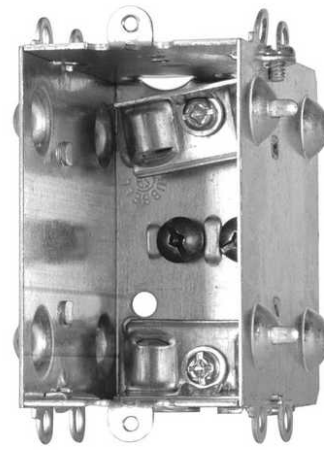

1004LHU

By TradeSelect
Catalog Number [1004LHU](#)

Single Gang Device Box, Gangable, 3 in. Deep, 15 Cu. In., with Raised Ground Screw, Cable Pryouts Ends, NMD90 and AC90 (50-Pack).

Application

These 3" deep device boxes provide more cubic capacity and are ideal for larger appliances such as GFCI's, dimmers and thermostats or when extra cubic capacity is needed.

General

Bracket Type	No Bracket
Color	<ul style="list-style-type: none"> • Gray • Gris
Drawn or Welded	Welded
Ends Cable	4
Gangable	Yes
Material	Steel
Number of Gang(s)	1-Gang
Plaster Ears	No
Type	Switch Box, Box
UPC	626463003015
Wiring System	Non-Metallic Sheathed (NMD)/ Armoured Cable (AC) 14/2 8/3

Dimensions

Actual Depth	3 in
Raised Ground	Yes
Weight	0.51 lb

Conductor Related

Cable Entry	Universal Cable Clamps
-------------	------------------------

Certifications and Compliance

Certified Listed	CSA
------------------	-----