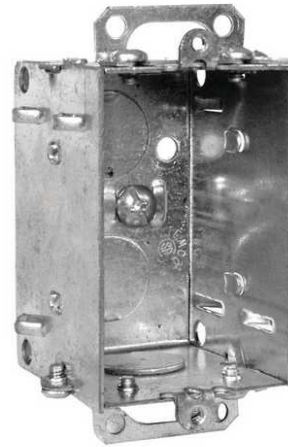

1102BAR

By TradeSelect
Catalog Number [1102BAR](#)

Device Box, 2 Inches Deep With Recessed Ears, Gangable, NMD90 and BX90, With Knockout.

Features

- Device Box, 2 Inches Deep With Recessed Ears, Gangable, NMD90 and BX90, With Knockout

General

Application	Device boxes are used to house wiring devices such as switches or receptacles. 1-1/2po. and 2po. depth device boxes are ideal in shallow installations. Plaster ears allow box to be used in rework application.
Bracket Type	No Bracket
Color	<ul style="list-style-type: none"> • Gray • Gris
Drawn or Welded	Welded
Gangable	Yes
Knockouts	4 x 1/2 in
Knockouts - Bottom	2 x 1/2in
Knockouts - End	2 x 1/2in
Material	Steel
Number of Gang(s)	1-Gang
Plaster Ears	Yes
Sub Brand	tradeSELECT
Type	Switch Box, Box
UPC	626463000830
Wiring System	Conduit