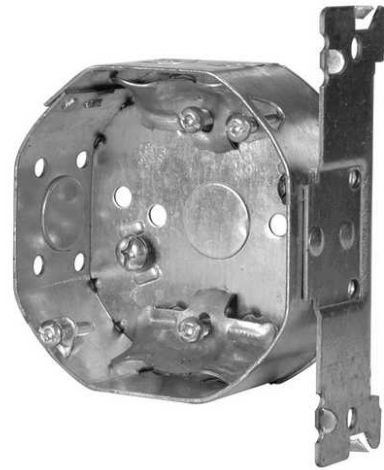

54151LHB

By TradeSelect
Catalog Number [54151LHB](#)

4 In. Octagon Box, 1-1/2 in. Deep, 15 Cu. In., with Side Bracket, Raised Ground Screw, 1/2 in. KO, Cable Pryouts, NMD90 (50-Pack).

General

Application	Octagon boxes can be used in the installation of ceiling or wall lighting fixtures. Extension rings provide a means for adding additional cubic capacity.
Bracket Setback	0.4375
Bracket Type	B, Side Bracket
Color	<ul style="list-style-type: none"> • Gray • Gris
Drawn or Welded	Welded
Ends Cable	8
Gangable	No
Knockouts	2 x 1/2 in
Knockouts - Bottom	1 x 1/2in
Knockouts - End	1 x 1/2in
Material	Steel
Number of Gang(s)	1-Gang
Plaster Ears	No
Sub Brand	tradeSELECT
Type	Octagonal Box, Box
UPC	626463021118
Wiring System	Non-Metallic Sheathed (NMD) 14/2 8/3

Dimensions

Actual Depth	1.5 in
Raised Ground	Yes
Weight	0.55 lb

Conductor Related

Cable Entry	NMD Clamp
-------------	-----------

Certifications and Compliance

Certified Listed	CSA
Industry Standard(s)	CSA Certified