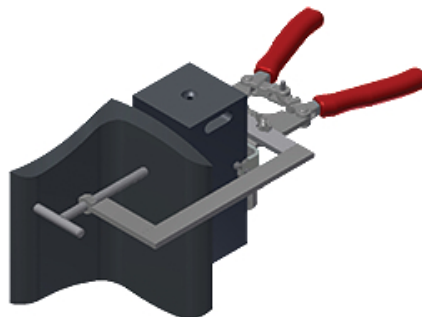

thermOweld

Beam Clamp Assembly

By thermOweld

Catalog # [000040365700](#)

7IN BEAM CLAMP ASS'Y USED WITH, THERMOWELD ASS'Y, B-106-17 OR B-107-17 HANDLE, CLAMPS

General

Material	Steel
Type	Tools & Accessories
UPC	781810680100