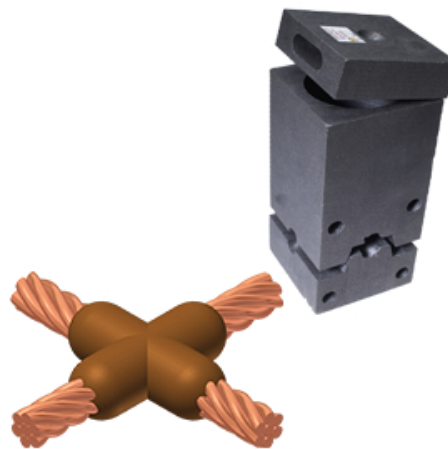

thermOweld

## M-437 Exothermic Mold

By thermOweld

Catalog # [600404370000](#)

M-437: CC-4 Exothermic mold 2/0 Stranded Run to #2 Stranded Tap, using #115 Weld Metal Cartridge