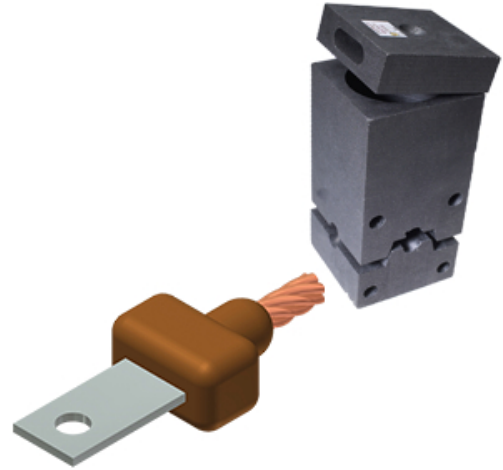

## M-985 Exothermic Mold

By thermOweld

Catalog # [600409850000](#)

M-985: CB-1 Exothermic mold 4/0 Stranded Run to 1/4" x 1" Lug, using #90 Weld Metal Cartridge