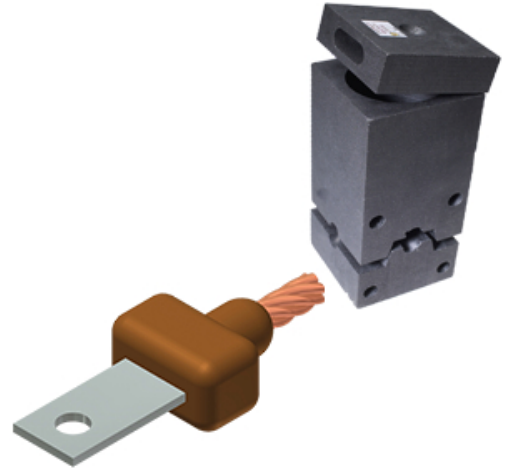

thermOweld

M-987 Exothermic Mold

By thermOweld

Catalog # [600409870000](#)

M-987: CB-1 Exothermic mold 4/0 Stranded Run to 1/4" x 1 1/2"
Lug, using #90 Weld Metal Cartridge

General

Material	Graphite
Type	Molds
UPC	781810624661