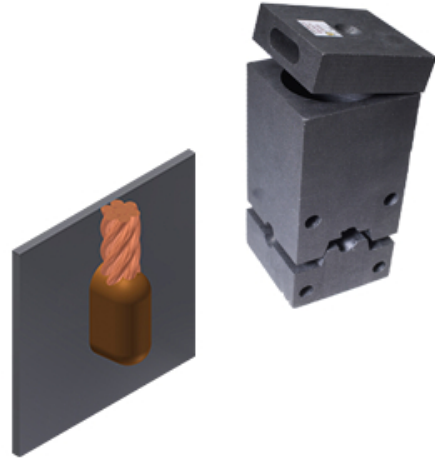

M-1641 Exothermic Mold

By thermOweld
Catalog # 600416410000

M-1641: CS-7 Exothermic mold 2/0 Stranded Run to Vertical Steel, using #150 Weld Metal Cartridge

General

Material	Graphite
Type	Molds
UPC	781810615553