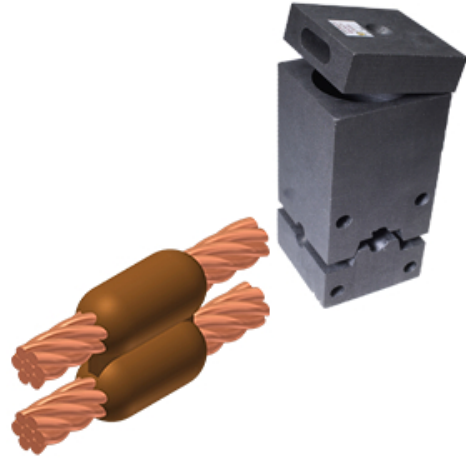

thermOweld

## M-2551 Exothermic Mold

By thermOweld

Catalog # [600425510000](#)

M-2551: CC-7 Exothermic mold 4/0 Stranded Run to 1/0 Solid Tap, using #150 Weld Metal Cartridge