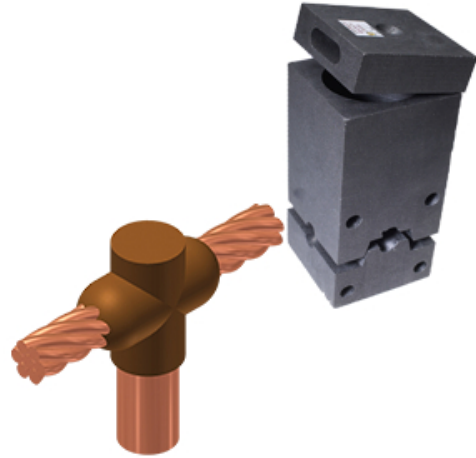

thermOweld

M-3391 Exothermic Mold

By thermOweld

Catalog # [600433910000](#)

M-3391: CR-2 Exothermic mold 70 SQ MM Run to 14.3 MM
Ground Rod, using #115 Weld Metal Cartridge

General

Material	Graphite
Type	Molds
UPC	781810575611