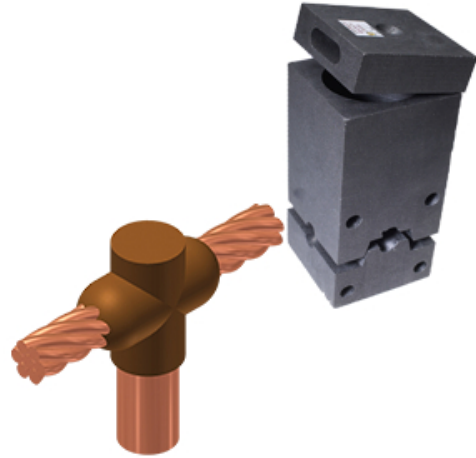

thermOweld

M-3407 Exothermic Mold

By thermOweld

Catalog # [600434070000](#)

M-3407: CR-2 Exothermic mold 50 SQ MM Run to 17.2 MM
Ground Rod, using #115 Weld Metal Cartridge

General

Material	Graphite
Type	Molds
UPC	781810575734