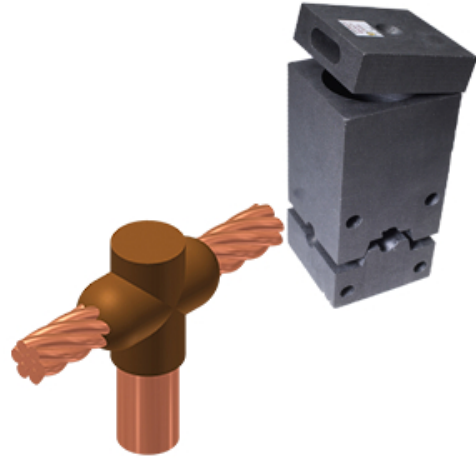

thermOweld

M-3409 Exothermic Mold

By thermOweld

Catalog # [600434090000](#)

M-3409: CR-2 Exothermic mold 70 SQ MM Run To 17.2 MM
Ground Rod, using #115 Weld Metal Cartridge

General

Material	Graphite
Type	Molds
UPC	781810575758