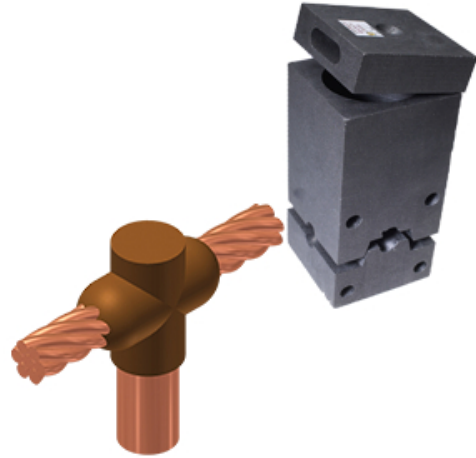

thermOweld

M-3412 Exothermic Mold

By thermOweld

Catalog # [600434120000](#)

M-3412: CR-2 Exothermic mold 120 SQ MM Run To 17.2 MM
Ground Rod, using #150 Weld Metal Cartridge

General

Material	Graphite
Type	Molds
UPC	781810575796