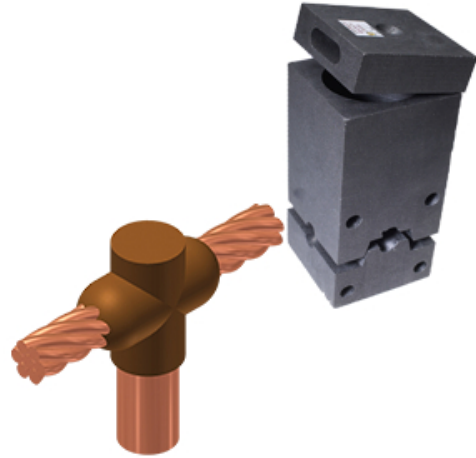

thermOweld

M-3414 Exothermic Mold

By thermOweld

Catalog # [600434140000](#)

M-3414: CR-2 Exothermic mold 185 SQ MM Run To 17.2 MM
Ground Rod, using #200 Weld Metal Cartridge

General

Material	Graphite
Type	Molds
UPC	781810575819