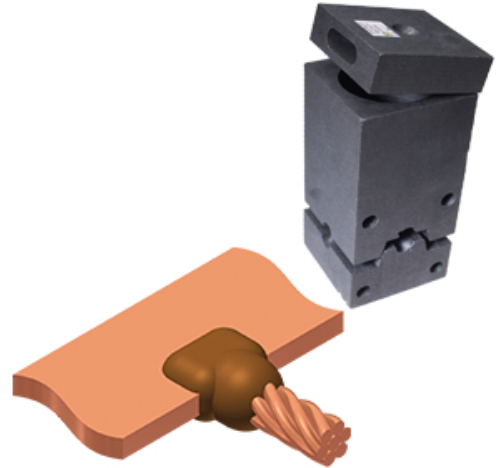

thermOweld

## M-5415 Exothermic Mold

By thermOweld

Catalog # 600454150000

M-5415: CB-4 Exothermic mold #2 Stranded Run to 1/4" X 1 1/2"  
& Wider Bar, using #65 Weld Metal Cartridge