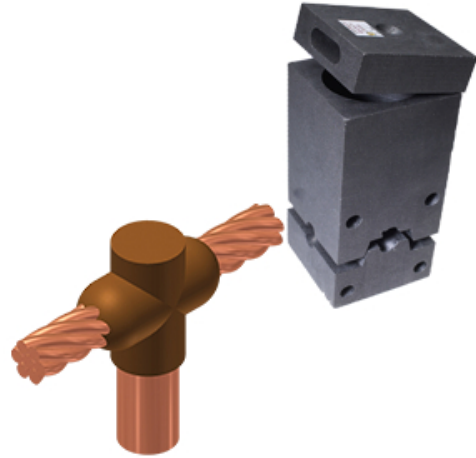

thermOweld

M-5915 Exothermic Mold

By thermOweld

Catalog # [600459150000](#)

M-5915: CR-2 Exothermic mold #4 Stranded Run to 5/8" Ground Rod, using #90 Weld Metal Cartridge

General

Material	Graphite
Type	Molds
UPC	781810587638