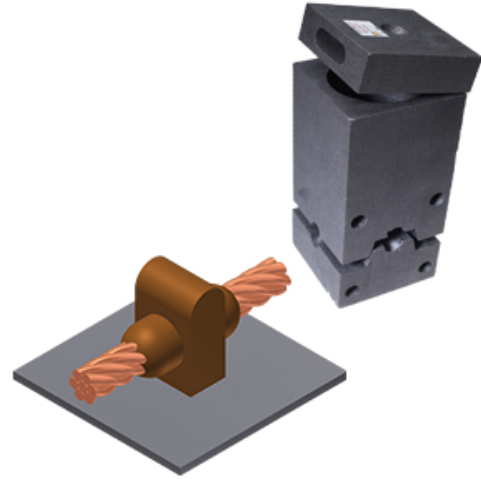

thermOweld

## M-5915-S Exothermic Mold

By thermOweld

Catalog # [60045915S000](#)

M-5915-S: CS-2 Exothermic mold #4 Solid Run To 5/8" Ground Rod, using #90 Weld Metal Cartridge