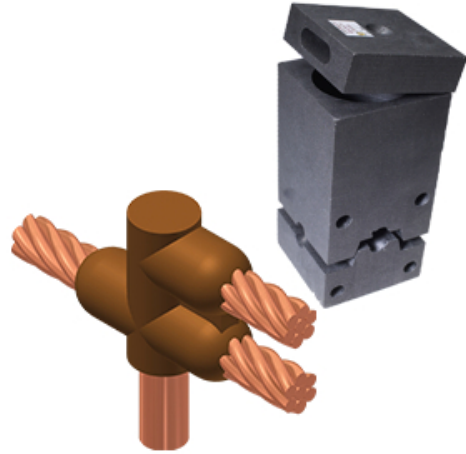

thermOweld

M-5935-S Exothermic Mold

By thermOweld

Catalog # [60045935S000](#)

M-5935-S: CR-17 Exothermic mold #2 SOL Run to 5/8" Ground Rod, using #115 Weld Metal Cartridge

General

Material	Graphite
Type	Molds
UPC	781810587737