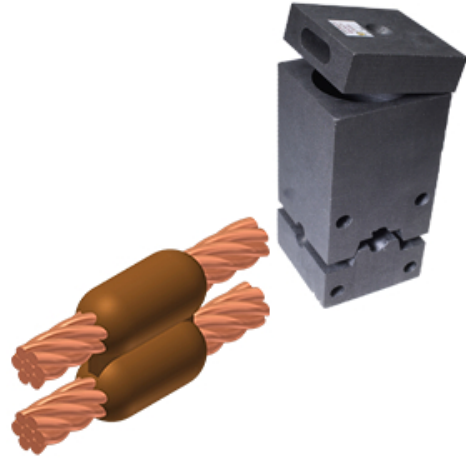

thermOweld

M-6805 Exothermic Mold

By thermOweld

Catalog # [600468050000](#)

M-6805: CC-7 Exothermic mold 4/0 Stranded Run to #2 Solid Tap, using #150 Weld Metal Cartridge

General

Material	Graphite
Type	Molds
UPC	781810594445