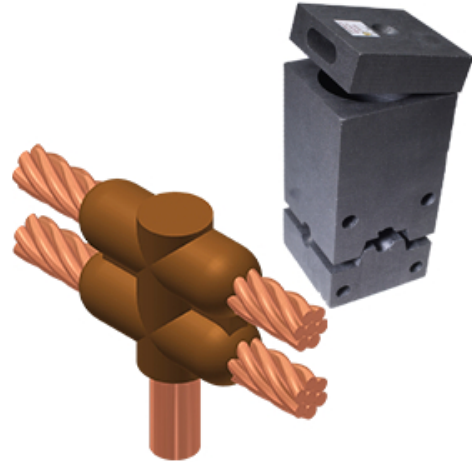

thermOweld

## M-8802 Exothermic Mold

By thermOweld

Catalog # [600488020000](#)

M-8802: CR-24 Exothermic mold 2/0 Stranded Run to 3/4"  
Ground Rod, using #250 Weld Metal Cartridge