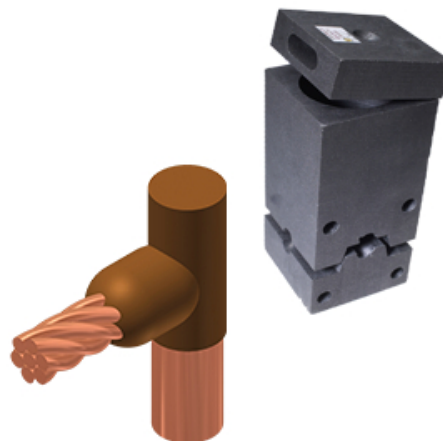

thermOweld

M-8415 Exothermic Mold

By thermOweld

Catalog # [601884150000](#)

M-8415: CR-1 Exothermic mold #4 Stranded Run to 5/8" Ground Rod, using #32 Weld Metal Cartridge

General

Material	Graphite
Type	Molds
UPC	781810605561