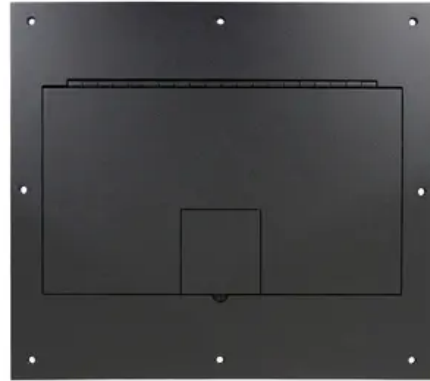

Floor Boxes, Rectangular, 11-Gang, No Edging, Black

By Hubbell Wiring Device-Kellems

Catalog # [CFB11CVRCBLK](#)

Floor Boxes, Rectangular, 11-Gang, No Edging, Black

Application

For Use with Concrete Floor Boxes

General

Application - For Use On	Concrete
Catalog Number	CFB11CVRCBLK
Color	Black
Construction	Cast
Construction Material - Main	11 Meunt
EU RoHS Indicator	Contact Manufacturer
Material	Composite
Mounting Method	Mounts to Box
Mounting Type	(8) Screw Mount
Size	Standard Sized Product
Sub Brand	Concrete Floor Boxes
Type	Concrete Floor Box Cover
UPC	783585547299